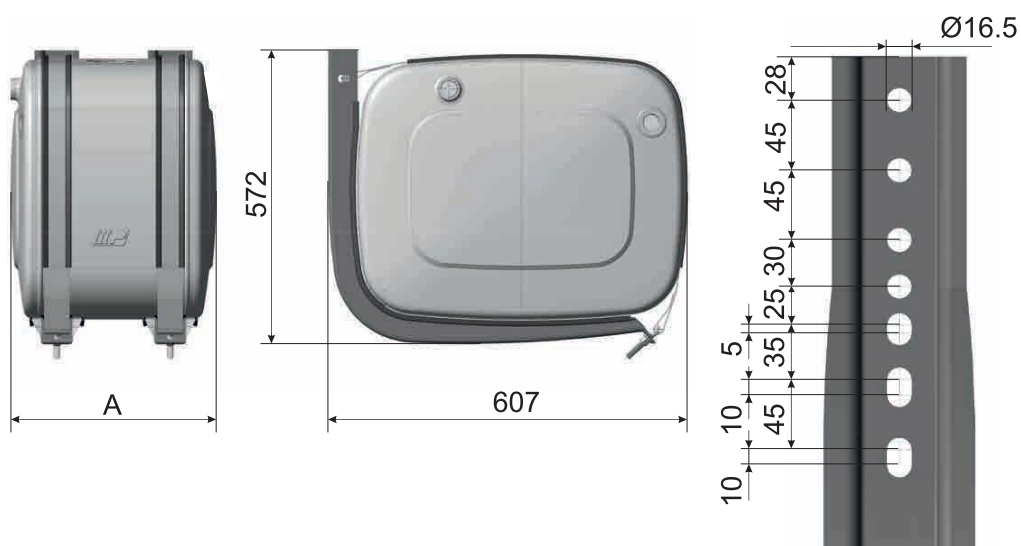

Product images are for illustrative purposes only and may differ according to the actual product, accessories and mounting kit version.

## 44/54 SIDE MOUNTING

### Mounting specifics

A (mm)	Level indicator capacity (l)
350	057-042
400	060
450	067