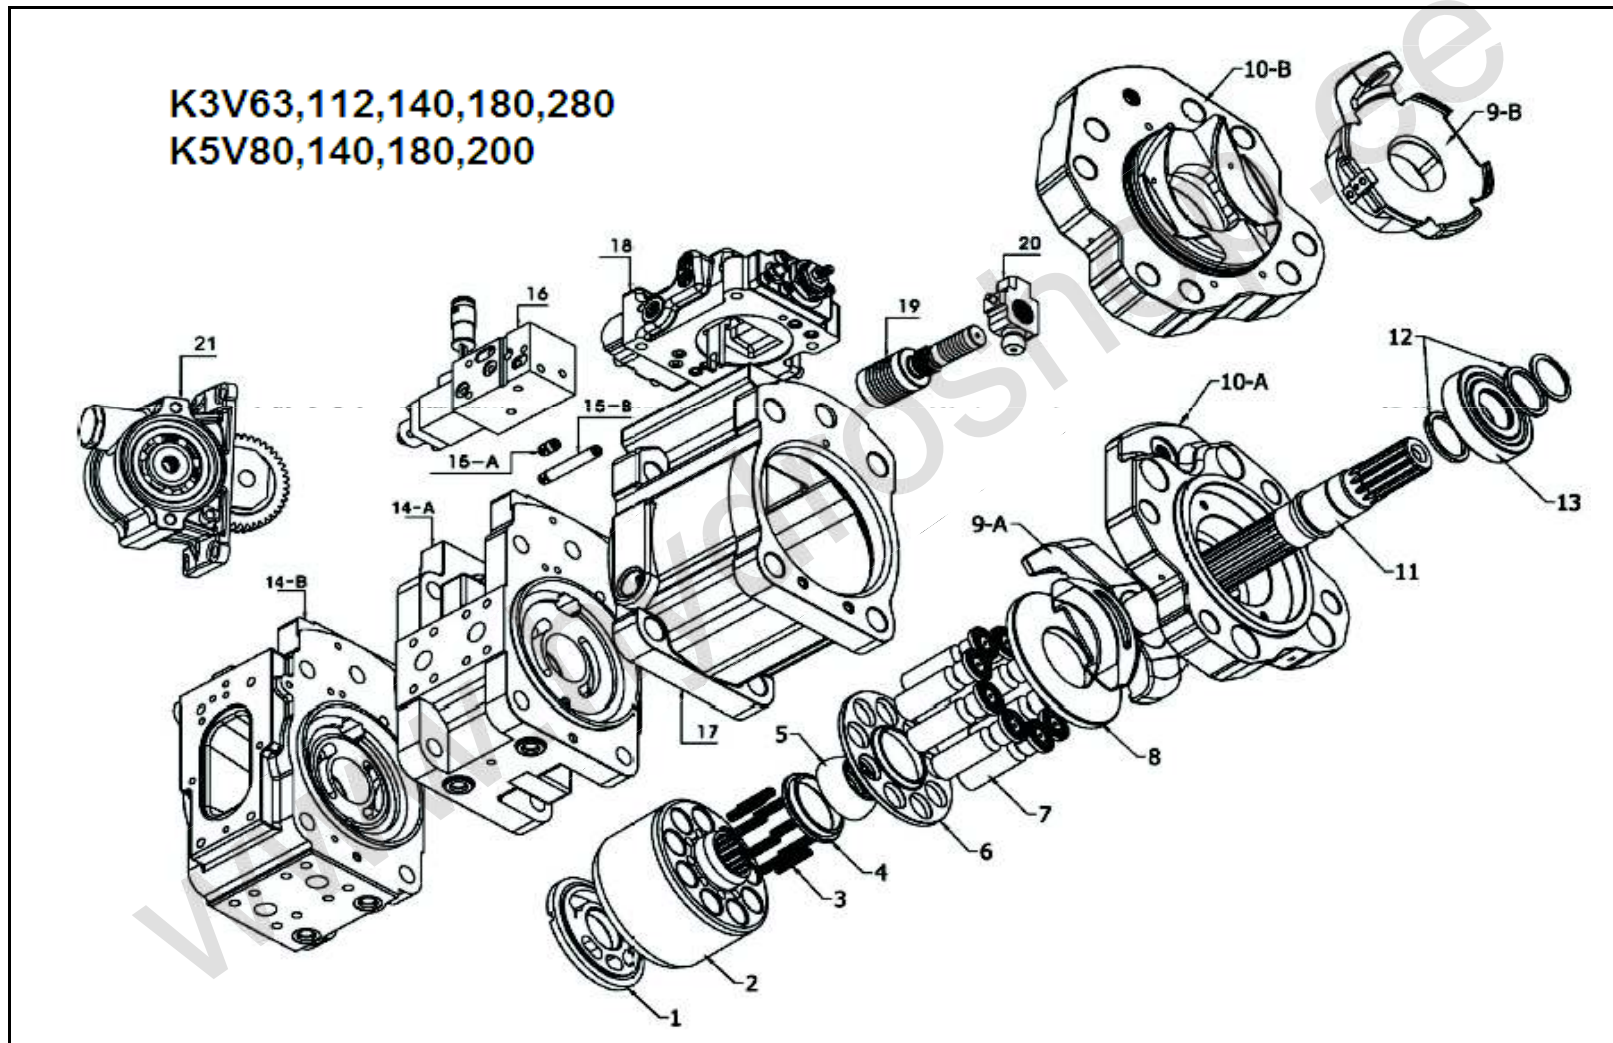

# HYDROSHOP

www.hydroshop.ee Estonia

**K3V45,63,112,140,180,280**

**K5V80,140,180,200**

Pos.	Description	Quantity	Pos.	Description	Quantity
1	Valve Plate L/R	1	12	Spacer of Drive Shaft	1
2	Cylinder Block	1	13	Roller Bearing	2
3	Coil Spring	9	14-A	Valve Block	1
4	Space of Ball Guide	1	14-B	Valve Block <small>H3V DTP/H5V series</small>	1
5	Ball Guide	1	15-A	Check Valve - Short	1
6	Set Plate	1	15-B	Check Valve - Long	1
7	Piston Shoe	9	16	EPR Valve	1
8	Shoe Plate	1	17	Case	1
9-A	Swash Plate	1	18	Regulator	1
9-B	Swash Plate <small>Hitachi</small>	1	19	Servo Piston	1
10-A	Support	1	20	Tilting Pin	1
10-B	Support <small>Hitachi</small>	1	21	PTO Box ASSY	1
11	Drive Shaft FR/RR	1			